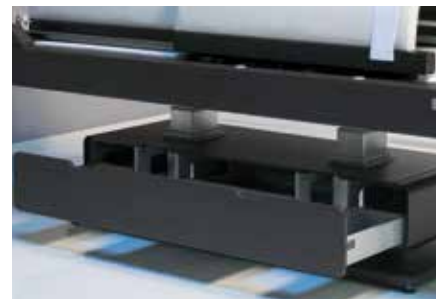

Plasma- and Light-Therapy device (PLT)