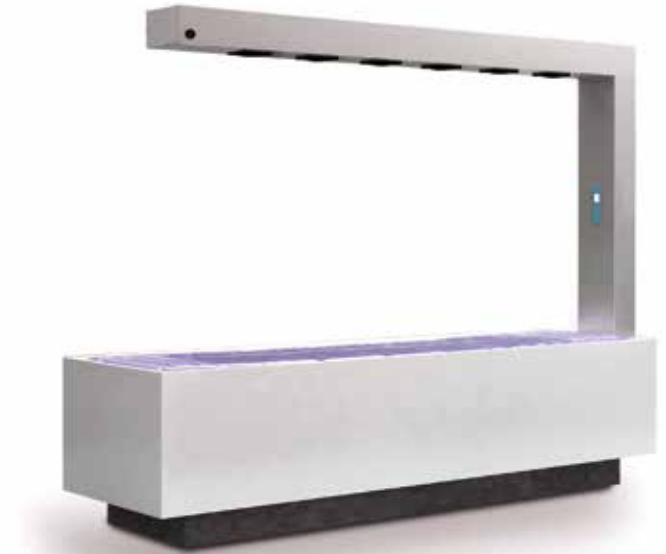

Gharieni® Libra Edge

This table made of stone-like, yet skin-friendly Corian® is ideal for all wet applications. Because the edge of the heated table surface and the integrated 4-point drain let the water run off even in inclined table position.

The Libra Edge Wet Table is the perfect treatment table for wet treatments, while the Libra Edge with horizontal shower guarantees an exceptional showering experience while lying down. The shower arm can be equipped with three different technologies:

1. With standard shower heads that supply water evenly and continuously. Thus the front table area and the rear area can be controlled independently.
2. With Kohler® technology: These ensure a kind of special water choreography through a temporary, pre-programmed start and stop.
3. With the Dornbracht® technology, your customers will experience deeply relaxing water choreographies with an additional Kneipp effect thanks to the alternating water temperature during the showering process.

Many functions can also be accessed via an intuitive touch screen display.