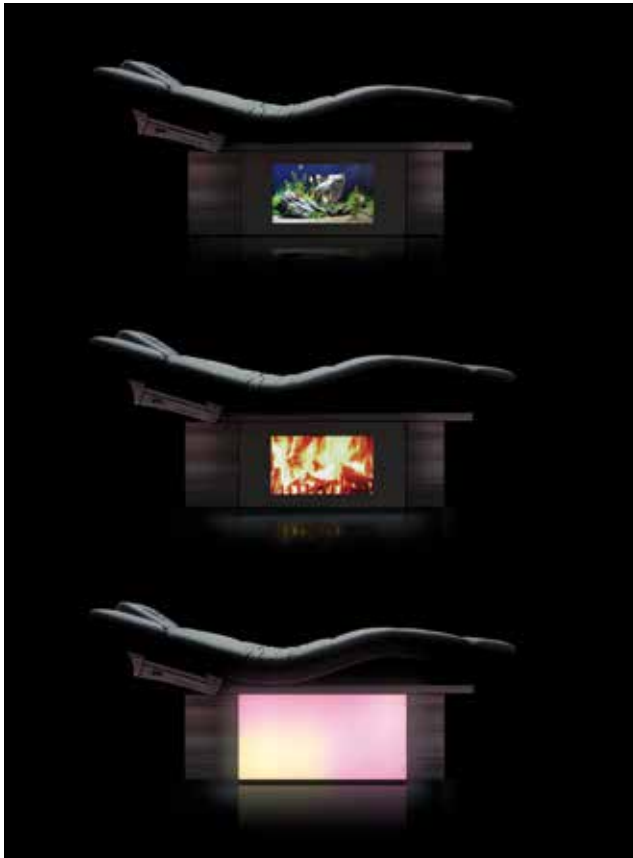

Gharieni® MLW F2

- Narrow base trim for more legroom
- Configurable equipment
- Pull-out head and foot section and armrests
- Height, back, leg, and foot section electrically adjustable
- Lowerable armrests
- Head section +/- 30° tiltable
- Up to eight treatment positions can be saved
- Control selectable from wired hand switch, footswitch, or infrared remote control
- Soft PU upholstery in three widths
- Standard upholstery color: White. Other colors from our color collection for an additional charge
- Base in white or wenge, optional in other decors
- Mechanically lowerable castors

- Height: 58-91 cm
- Length: 199 cm
- Width: S 76 cm / M 85 cm / L 92 cm
- (Recommended) lifting capacity: 250 kg
- Load capacity of the table surface: 300 kg