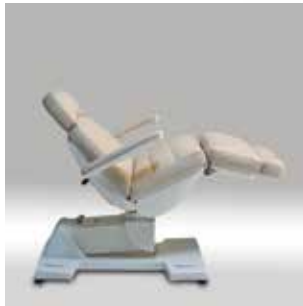

SPL with Soft upholstery