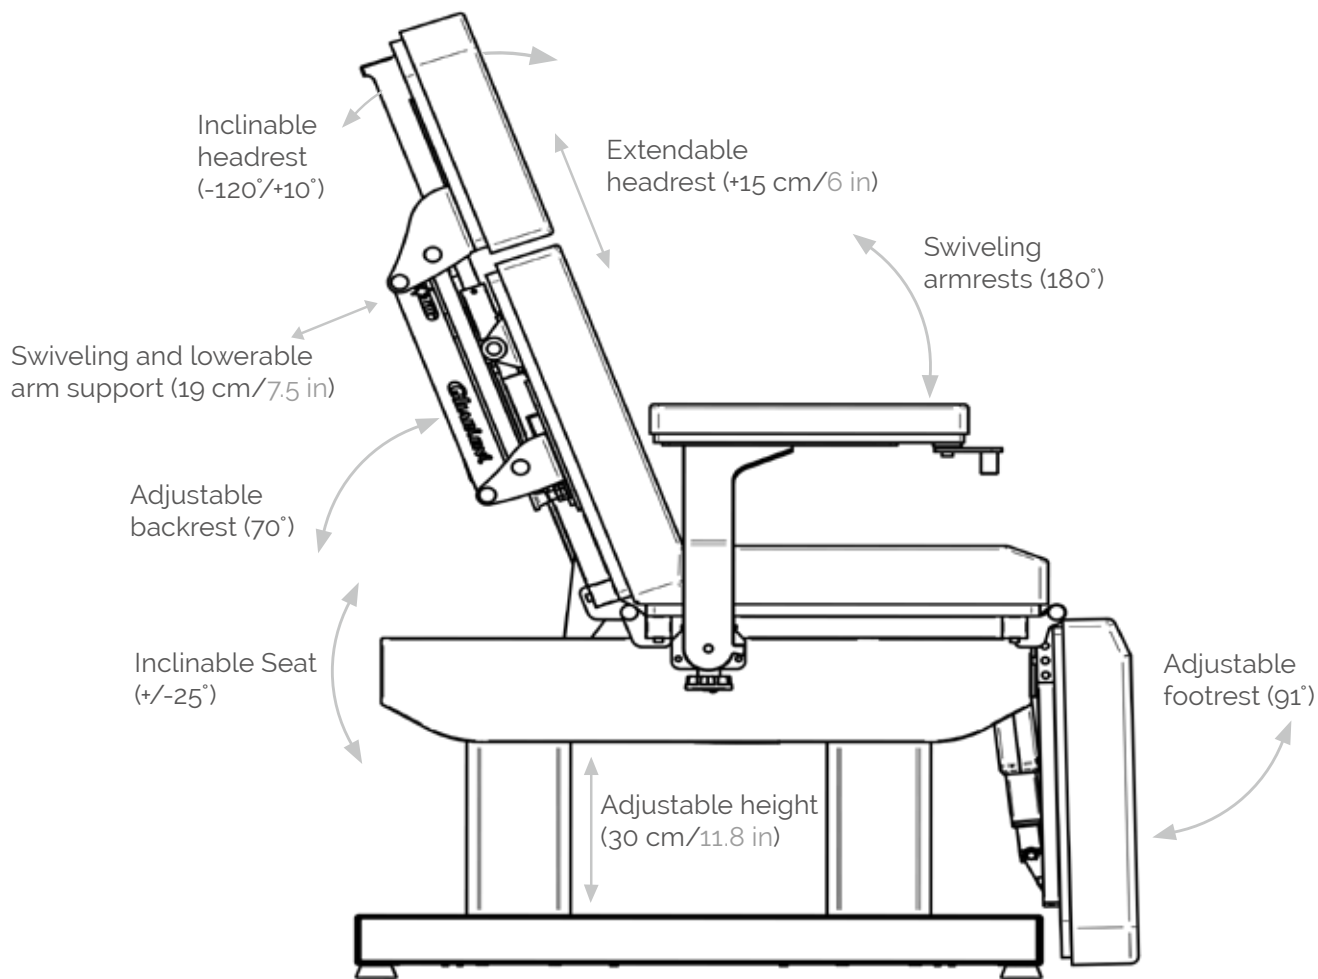

## Flexible & Configurable Features

Gharieni  
601

- Height: approx. 58 cm - 88 cm (22.8 - 34.6 in)
- Length: max. 194 cm (76.4 in)
- Width without armrests: 75/80/85cm (29.5/31.5/33.5 in)
- Lifting capacity: 240 kg (530 lb)
- Load capacity of the bed surface: 300 kg (660 lb)

### Mobile Footspa

The foot section of the 601 can be tilted down by 91°. This allows it to be perfectly used for foot treatments in combination with the optional mobile FootSpa.

### Swiveling and lowerable arm support

The laterally swiveling and lowerable arm support gives the necessary space for facial treatments or to work on the head, neck, or décolleté area.

### Holder for (magnifying) lamps

A surprising and handy feature is the extendable magnifying lamp holder made of stainless steel. Designed to fit the Circle LED magnifying lamp, it simply disappears under the bed when not in use.